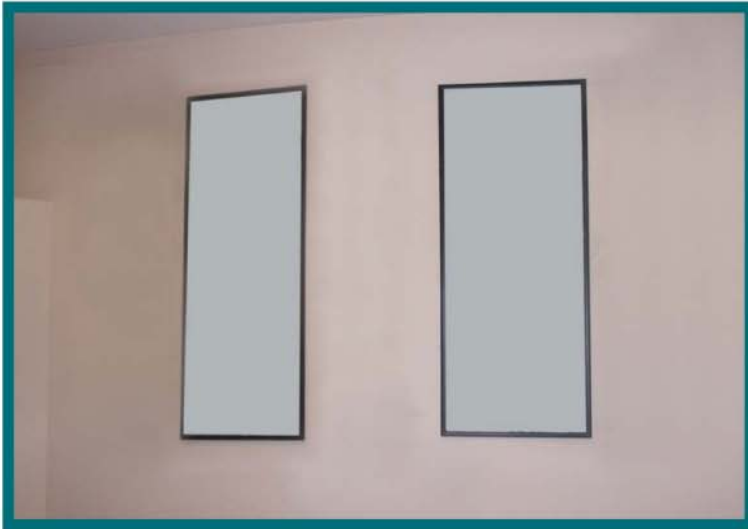

Arrivals Exit Wall

AXW1

AXW2

On the wall facing you as you exit the arrivals hall

Code	Size (cm)	Price (€/yr)
AXW1	100w x 150h	1,350
AXW2	102w x 102h	1,350